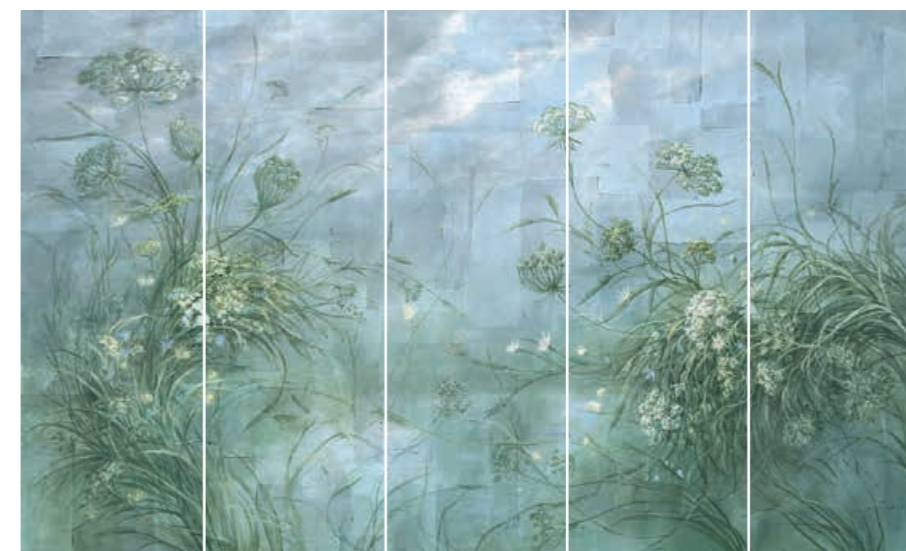

Art. 35 0726 00