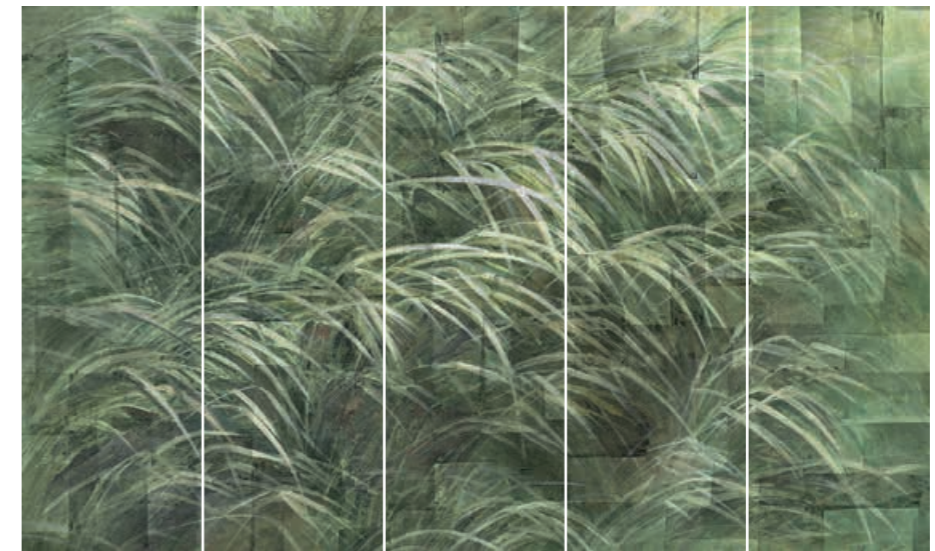

Art. 35 0542 08